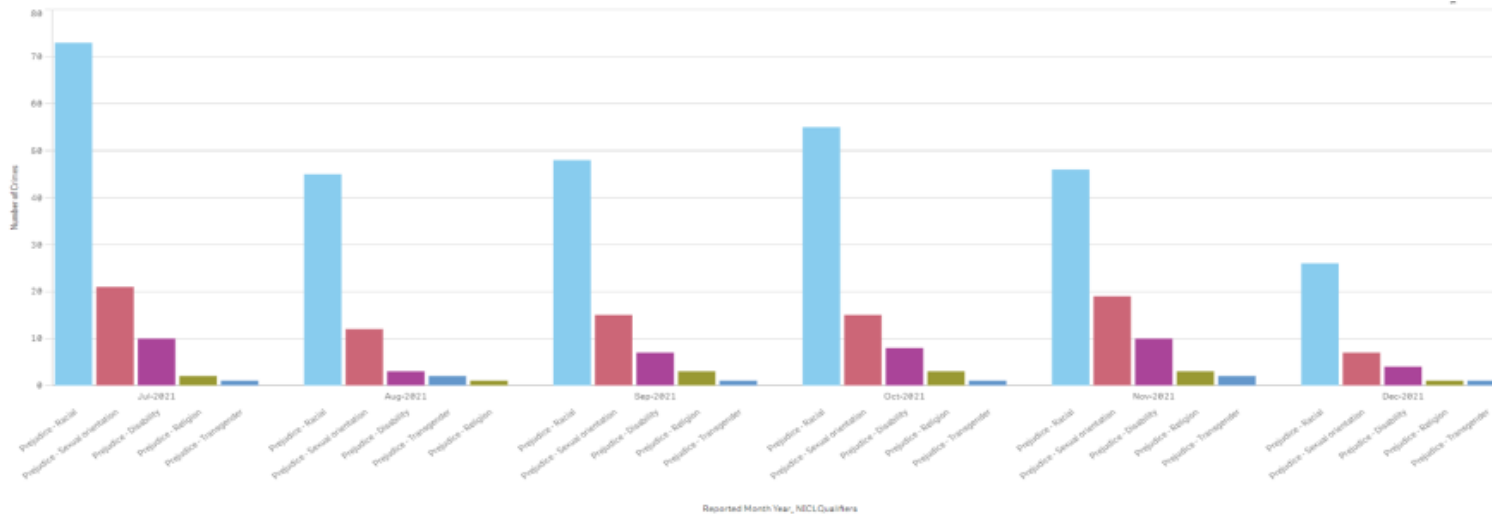

Performance – Hate Crime overview

Force

- Hate Crime across force in December has reported a decrease with only 36 crimes reported split across all 5 strands (versus avg of 66.8 over 24 month period). The decrease is reflected in all crimes across force, possibly attributed to reduced activity across the festive period.
- Due to restrictions since Covid pandemic, seasonal trends have been skewed, however across Racial and Sexual orientation strands (strands with more notable volumes) are showing signs of returning to expected seasonal highs and lows.

Chippenham CPT

	Number of Crimes	Change (n)	Change (%)
Total	70	-1	-1.4%
Prejudice – Racial	43	1	2.4%
Prejudice – Sexual orientation	16	3	23.1%
Prejudice - Disability	10	0	0.0%
Prejudice - Religion	4	0	0.0%
Prejudice - Transgender	4	0	0.0%

Year on year comparison November 2020 to December 2021 (note: an individual crime can be tagged with more than one prejudice type e.g. sexual orientation & transgender)

Force Hate Crime (6 months to December 2021)